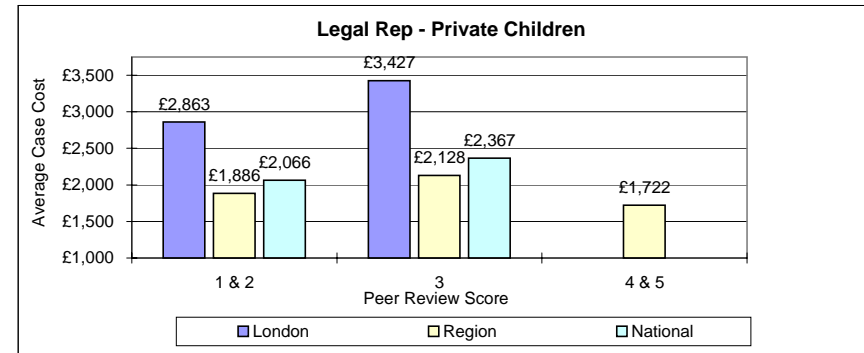

Housing	1/2	3	4/5
London	£ 258	£ 245	
Region	£ 136	£ 178	
National	£ 203	£ 215	

Housing	1/2	3	4/5
London	£ 1,218	£ 1,602	
Region	£ 769	£ 1,649	
National	£ 1,016	£ 1,623	

Family	1 & 2	3	4 & 5
London	£ 335	£ 265	
Region	£ 204	£ 182	£ 179
National	£ 228	£ 198	

Family	1 & 2	3	4 & 5
London	£ 2,888	£ 4,406	
Region	£ 2,520	£ 2,772	£ 2,085
National	£ 2,588	£ 3,088	

Average of Sub-Categories averages

Family	1 & 2	3	4 & 5
London	£ 249	£ 248	
Region	£ 173	£ 167	£ 145
National	£ 187	£ 182	

Family	1 & 2	3	4 & 5
London	£ 3,318	£ 3,795	
Region	£ 2,096	£ 2,230	£ 2,259
National	£ 2,608	£ 2,857	

Private Children	1 & 2	3	4 & 5
London	£ 325	£ 209	
Region	£ 148	£ 144	£ 130
National	£ 180	£ 156	

Private Children	1 & 2	3	4 & 5
London	£ 2,863	£ 3,427	
Region	£ 1,886	£ 2,128	£ 1,722
National	£ 2,066	£ 2,367	