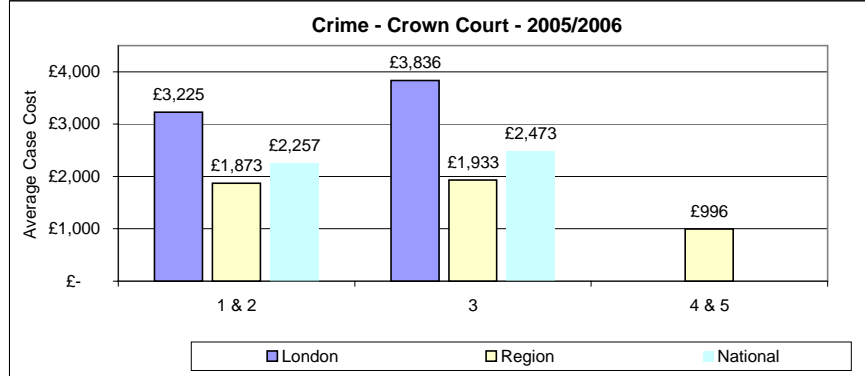

Crime	1 & 2	3	4 & 5
London	£ 421	£ 453	
Region	£ 311	£ 314	£ 331
National	£ 343	£ 353	

Crime	1 & 2	3	4 & 5
London	£ 3,225	£ 3,836	
Region	£ 1,873	£ 1,933	£ 996
National	£ 2,257	£ 2,473	

Immigration	1/2	3	4/5
London	£ 661	£ 709	£ 561
Region		£ 483	£ 518
National		£ 537	£ 410

Immigration	1/2	3	4/5
London	£ 1,429	£ 1,718	£ 718
Region		£ 1,728	£ 1,082
National		£ 1,726	£ 984

Mental Health	1/2	3	4/5
London	£ 616	£ 1,008	
Region	£ 797	£ 754	£ 566
National	£ 706	£ 881	

Mental Health	1/2	3	4/5
London	£ 494	£ 4,596	
Region		£ 1,210	
National		£ 2,903	

Family	1 & 2	3	4 & 5
London	£ 2,888	£ 4,406	
Region	£ 2,520	£ 2,772	£ 2,085
National	£ 2,588	£ 3,088	

Average of Sub-Categories averages

Family	1 & 2	3	4 & 5
London	£ 249	£ 248	
Region	£ 173	£ 167	£ 145
National	£ 187	£ 182	

Domestic Violence	1 & 2	3	4 & 5
London	£ 218	£ 287	
Region	£ 120	£ 129	£ 114
National	£ 138	£ 158	

Domestic Violence	1 & 2	3	4 & 5
London	£ 1,960	£ 2,711	
Region	£ 1,739	£ 1,813	£ 1,682
National	£ 1,780	£ 1,978	