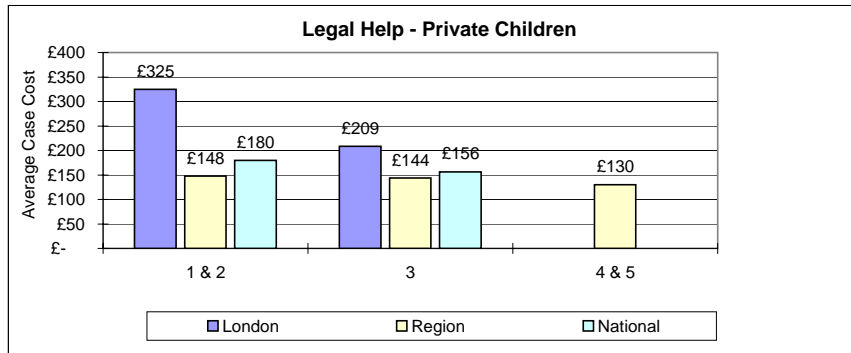

Immigration	1/2	3	4/5
London	£ 1,429	£ 1,718	£ 718
Region		£ 1,728	£ 1,082
National		£ 1,726	£ 984

Mental Health	1/2	3	4/5
London	£ 616	£ 1,008	
Region	£ 797	£ 754	£ 566
National	£ 706	£ 881	

Mental Health	1/2	3	4/5
London	£ 494	£ 4,596	
Region		£ 1,210	
National		£ 2,903	

Housing	1/2	3	4/5
London	£ 258	£ 245	
Region	£ 136	£ 178	
National	£ 203	£ 215	

Housing	1/2	3	4/5
London	£ 1,218	£ 1,602	
Region	£ 769	£ 1,649	
National	£ 1,016	£ 1,623	

Family	1 & 2	3	4 & 5
London	£ 335	£ 265	
Region	£ 204	£ 182	£ 179
National	£ 228	£ 198	

Family	1 & 2	3	4 & 5
London	£ 2,888	£ 4,406	
Region	£ 2,520	£ 2,772	£ 2,085
National	£ 2,588	£ 3,088	

Average of Sub-Categories averages

Family	1 & 2	3	4 & 5
London	£ 249	£ 248	
Region	£ 173	£ 167	£ 145
National	£ 187	£ 182	

Family	1 & 2	3	4 & 5
London	£ 3,318	£ 3,795	
Region	£ 2,096	£ 2,230	£ 2,259
National	£ 2,608	£ 2,857	

Private Children	1 & 2	3	4 & 5
London	£ 325	£ 209	
Region	£ 148	£ 144	£ 130
National	£ 180	£ 156	

Private Children	1 & 2	3	4 & 5
London	£ 2,863	£ 3,427	
Region	£ 1,886	£ 2,128	£ 1,722
National	£ 2,066	£ 2,367	