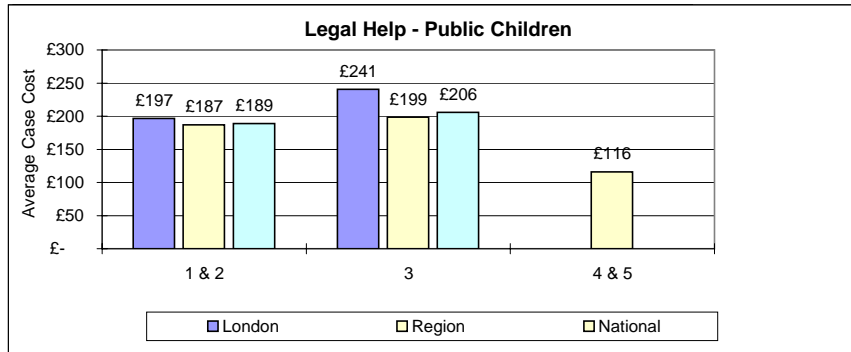

Immigration	1/2	3	4/5
London	£ 1,429	£ 1,718	£ 718
Region		£ 1,728	£ 1,082
National		£ 1,726	£ 984

Mental Health	1/2	3	4/5
London	£ 616	£ 1,008	
Region	£ 797	£ 754	£ 566
National	£ 706	£ 881	

Mental Health	1/2	3	4/5
London	£ 494	£ 4,596	
Region		£ 1,210	
National		£ 2,903	

Housing	1/2	3	4/5
London	£ 258	£ 245	
Region	£ 136	£ 178	
National	£ 203	£ 215	

Housing	1/2	3	4/5
London	£ 1,218	£ 1,602	
Region	£ 769	£ 1,649	
National	£ 1,016	£ 1,623	

Family	1 & 2	3	4 & 5
London	£ 335	£ 265	
Region	£ 204	£ 182	£ 179
National	£ 228	£ 198	

Family	1 & 2	3	4 & 5
London	£ 2,888	£ 4,406	
Region	£ 2,520	£ 2,772	£ 2,085
National	£ 2,588	£ 3,088	

Average of Sub-Categories averages

Family	1 & 2	3	4 & 5
London	£ 249	£ 248	
Region	£ 173	£ 167	£ 145
National	£ 187	£ 182	

Family	1 & 2	3	4 & 5
London	£ 3,318	£ 3,795	
Region	£ 2,096	£ 2,230	£ 2,259
National	£ 2,608	£ 2,857	

Private Children	1 & 2	3	4 & 5
London	£ 325	£ 209	
Region	£ 148	£ 144	£ 130
National	£ 180	£ 156	

Private Children	1 & 2	3	4 & 5
London	£ 2,863	£ 3,427	
Region	£ 1,886	£ 2,128	£ 1,722
National	£ 2,066	£ 2,367	