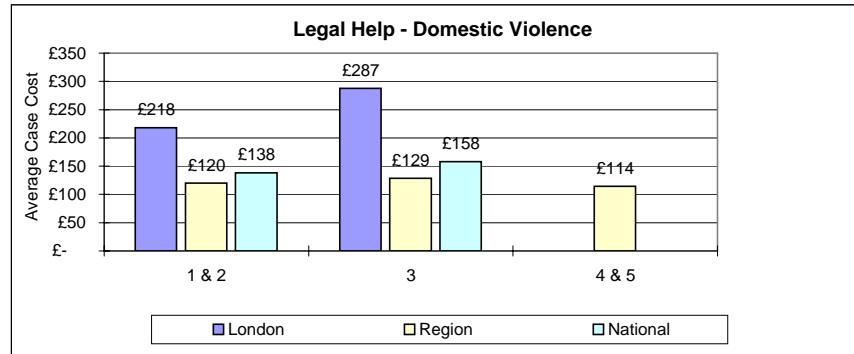

Family	1 & 2	3	4 & 5
London	£ 3,318	£ 3,795	
Region	£ 2,096	£ 2,230	£ 2,259
National	£ 2,608	£ 2,857	

Private Children	1 & 2	3	4 & 5
London	£ 325	£ 209	
Region	£ 148	£ 144	£ 130
National	£ 180	£ 156	

Private Children	1 & 2	3	4 & 5
London	£ 2,863	£ 3,427	
Region	£ 1,886	£ 2,128	£ 1,722
National	£ 2,066	£ 2,367	

Public Children	1 & 2	3	4 & 5
London	£ 197	£ 241	
Region	£ 187	£ 199	£ 116
National	£ 189	£ 206	

Public Children	1 & 2	3	4 & 5
London	£ 4,373	£ 6,015	
Region	£ 4,073	£ 4,747	£ 5,865
National	£ 4,128	£ 4,980	

Divorce	1 & 2	3	4 & 5
London	£ 380	£ 333	
Region	£ 275	£ 238	£ 252
National	£ 294	£ 256	

Financial Provision	1 & 2	3	4 & 5
London	£ 4,076	£ 3,027	
Region	£ 2,091	£ 1,923	£ 1,766
National	£ 2,457	£ 2,126	

Domestic Violence	1 & 2	3	4 & 5
London	£ 218	£ 287	
Region	£ 120	£ 129	£ 114
National	£ 138	£ 158	

Domestic Violence	1 & 2	3	4 & 5
London	£ 1,960	£ 2,711	
Region	£ 1,739	£ 1,813	£ 1,682
National	£ 1,780	£ 1,978	