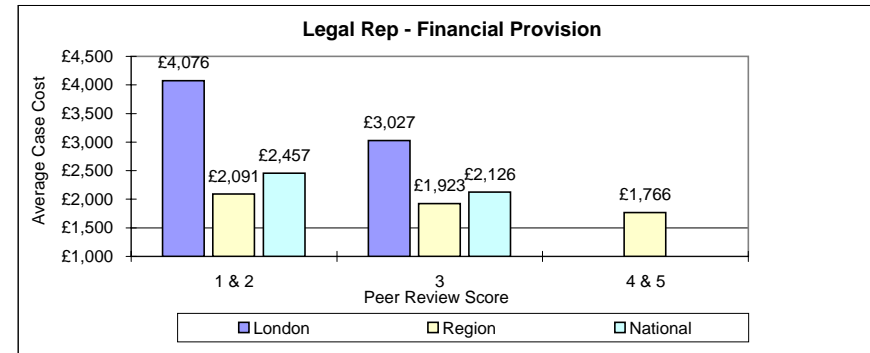

Financial Provision	1 & 2	3	4 & 5
London	£ 4,076	£ 3,027	
Region	£ 2,091	£ 1,923	£ 1,766
National	£ 2,457	£ 2,126