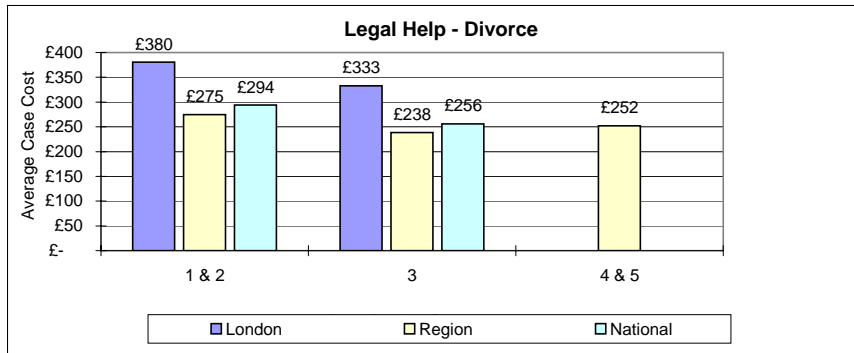

Family	1 & 2	3	4 & 5
London	£ 2,888	£ 4,406	
Region	£ 2,520	£ 2,772	£ 2,085
National	£ 2,588	£ 3,088	

Average of Sub-Categories averages

Family	1 & 2	3	4 & 5
London	£ 249	£ 248	
Region	£ 173	£ 167	£ 145
National	£ 187	£ 182	

Family	1 & 2	3	4 & 5
London	£ 3,318	£ 3,795	
Region	£ 2,096	£ 2,230	£ 2,259
National	£ 2,608	£ 2,857	

Private Children	1 & 2	3	4 & 5
London	£ 325	£ 209	
Region	£ 148	£ 144	£ 130
National	£ 180	£ 156	

Private Children	1 & 2	3	4 & 5
London	£ 2,863	£ 3,427	
Region	£ 1,886	£ 2,128	£ 1,722
National	£ 2,066	£ 2,367	

Public Children	1 & 2	3	4 & 5
London	£ 197	£ 241	
Region	£ 187	£ 199	£ 116
National	£ 189	£ 206	

Public Children	1 & 2	3	4 & 5
London	£ 4,373	£ 6,015	
Region	£ 4,073	£ 4,747	£ 5,865
National	£ 4,128	£ 4,980	

Domestic Violence	1 & 2	3	4 & 5
London	£ 218	£ 287	
Region	£ 120	£ 129	£ 114
National	£ 138	£ 158	

Domestic Violence	1 & 2	3	4 & 5
London	£ 1,960	£ 2,711	
Region	£ 1,739	£ 1,813	£ 1,682
National	£ 1,780	£ 1,978	