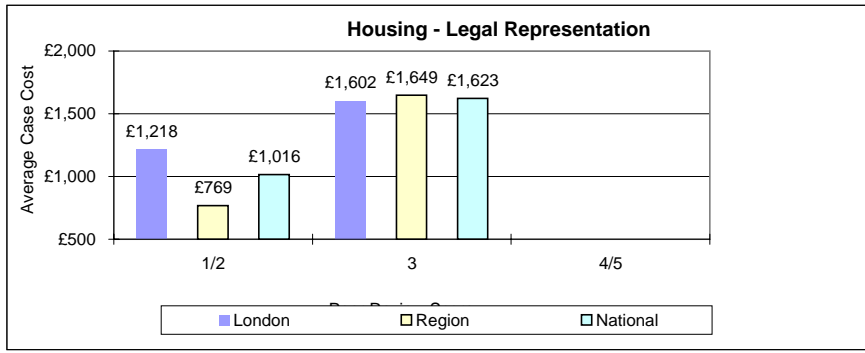

Crime	1 & 2	3	4 & 5
London	£ 421	£ 453	
Region	£ 311	£ 314	£ 331
National	£ 343	£ 353	

Crime	1 & 2	3	4 & 5
London	£ 3,225	£ 3,836	
Region	£ 1,873	£ 1,933	£ 996
National	£ 2,257	£ 2,473	

Immigration	1/2	3	4/5
London	£ 661	£ 709	£ 561
Region		£ 483	£ 518
National		£ 537	£ 410

Immigration	1/2	3	4/5
London	£ 1,429	£ 1,718	£ 718
Region		£ 1,728	£ 1,082
National		£ 1,726	£ 984

Mental Health	1/2	3	4/5
London	£ 616	£ 1,008	
Region	£ 797	£ 754	£ 566
National	£ 706	£ 881	

Mental Health	1/2	3	4/5
London	£ 494	£ 4,596	
Region		£ 1,210	
National		£ 2,903	

Housing	1/2	3	4/5
London	£ 258	£ 245	
Region	£ 136	£ 178	
National	£ 203	£ 215	

Housing	1/2	3	4/5
London	£ 1,218	£ 1,602	
Region	£ 769	£ 1,649	
National	£ 1,016	£ 1,623	

Family	1 & 2	3	4 & 5
London	£ 335	£ 265	
Region	£ 204	£ 182	£ 179
National	£ 228	£ 198	