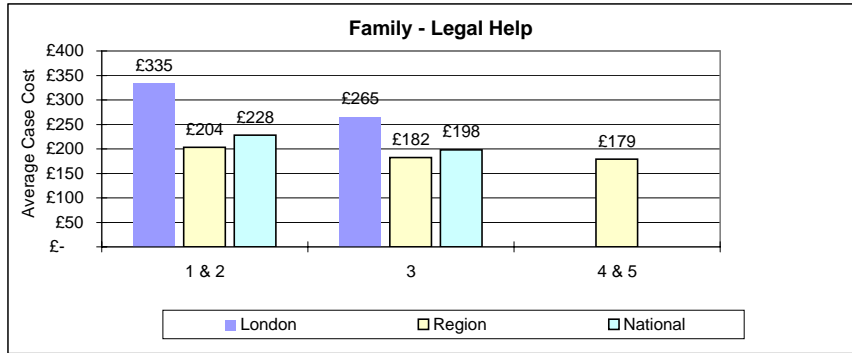

Crime	1 & 2	3	4 & 5
London	£ 421	£ 453	
Region	£ 311	£ 314	£ 331
National	£ 343	£ 353	

Crime	1 & 2	3	4 & 5
London	£ 3,225	£ 3,836	
Region	£ 1,873	£ 1,933	£ 996
National	£ 2,257	£ 2,473	

Immigration	1/2	3	4/5
London	£ 661	£ 709	£ 561
Region		£ 483	£ 518
National		£ 537	£ 410

Immigration	1/2	3	4/5
London	£ 1,429	£ 1,718	£ 718
Region		£ 1,728	£ 1,082
National		£ 1,726	£ 984

Mental Health	1/2	3	4/5
London	£ 616	£ 1,008	
Region	£ 797	£ 754	£ 566
National	£ 706	£ 881	

Mental Health	1/2	3	4/5
London	£ 494	£ 4,596	
Region		£ 1,210	
National		£ 2,903	

Housing	1/2	3	4/5
London	£ 258	£ 245	
Region	£ 136	£ 178	
National	£ 203	£ 215	

Housing	1/2	3	4/5
London	£ 1,218	£ 1,602	
Region	£ 769	£ 1,649	
National	£ 1,016	£ 1,623	

Family	1 & 2	3	4 & 5
London	£ 335	£ 265	
Region	£ 204	£ 182	£ 179
National	£ 228	£ 198	

Family	1 & 2	3	4 & 5
London	£ 2,888	£ 4,406	
Region	£ 2,520	£ 2,772	£ 2,085
National	£ 2,588	£ 3,088	

Average of Sub-Categories averages

Family	1 & 2	3	4 & 5
London	£ 249	£ 248	
Region	£ 173	£ 167	£ 145
National	£ 187	£ 182	