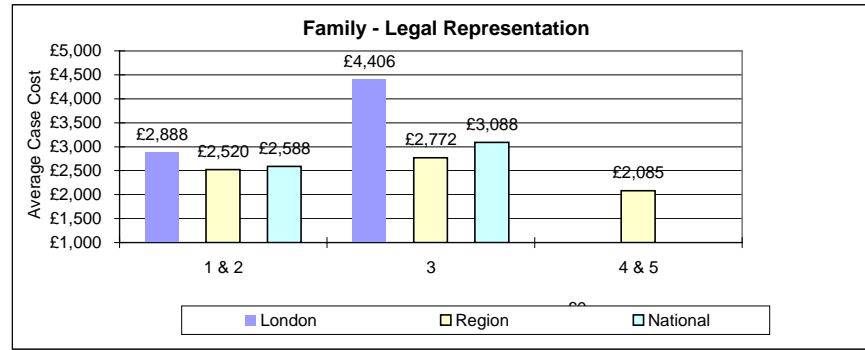

Crime	1 & 2	3	4 & 5
London	£ 421	£ 453	
Region	£ 311	£ 314	£ 331
National	£ 343	£ 353	

Crime	1 & 2	3	4 & 5
London	£ 3,225	£ 3,836	
Region	£ 1,873	£ 1,933	£ 996
National	£ 2,257	£ 2,473	

Immigration	1/2	3	4/5
London	£ 661	£ 709	£ 561
Region		£ 483	£ 518
National		£ 537	£ 410

Immigration	1/2	3	4/5
London	£ 1,429	£ 1,718	£ 718
Region		£ 1,728	£ 1,082
National		£ 1,726	£ 984

Mental Health	1/2	3	4/5
London	£ 616	£ 1,008	
Region	£ 797	£ 754	£ 566
National	£ 706	£ 881	

Mental Health	1/2	3	4/5
London	£ 494	£ 4,596	
Region		£ 1,210	
National		£ 2,903	

Housing	1/2	3	4/5
London	£ 258	£ 245	
Region	£ 136	£ 178	
National	£ 203	£ 215	

Housing	1/2	3	4/5
London	£ 1,218	£ 1,602	
Region	£ 769	£ 1,649	
National	£ 1,016	£ 1,623	

Family	1 & 2	3	4 & 5
London	£ 335	£ 265	
Region	£ 204	£ 182	£ 179
National	£ 228	£ 198	

Family	1 & 2	3	4 & 5
London	£ 2,888	£ 4,406	
Region	£ 2,520	£ 2,772	£ 2,085
National	£ 2,588	£ 3,088	

Average of Sub-Categories averages

Family	1 & 2	3	4 & 5
London	£ 249	£ 248	
Region	£ 173	£ 167	£ 145
National	£ 187	£ 182	