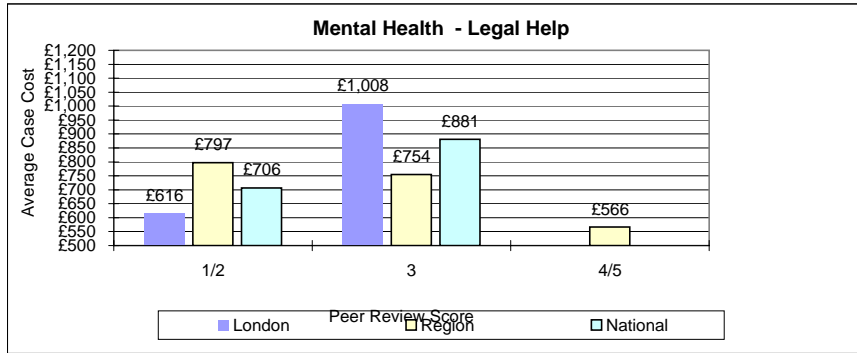

Crime	1 & 2	3	4 & 5
London	£ 421	£ 453	
Region	£ 311	£ 314	£ 331
National	£ 343	£ 353	

Crime	1 & 2	3	4 & 5
London	£ 3,225	£ 3,836	
Region	£ 1,873	£ 1,933	£ 996
National	£ 2,257	£ 2,473	

Immigration	1/2	3	4/5
London	£ 661	£ 709	£ 561
Region		£ 483	£ 518
National		£ 537	£ 410

Immigration	1/2	3	4/5
London	£ 1,429	£ 1,718	£ 718
Region		£ 1,728	£ 1,082
National		£ 1,726	£ 984

Mental Health	1/2	3	4/5
London	£ 616	£ 1,008	
Region	£ 797	£ 754	£ 566
National	£ 706	£ 881	

Mental Health	1/2	3	4/5
London	£ 494	£ 4,596	
Region		£ 1,210	
National		£ 2,903	

Housing	1/2	3	4/5
London	£ 258	£ 245	
Region	£ 136	£ 178	
National	£ 203	£ 215	

Housing	1/2	3	4/5
London	£ 1,218	£ 1,602	
Region	£ 769	£ 1,649	
National	£ 1,016	£ 1,623	

Family	1 & 2	3	4 & 5
London	£ 335	£ 265	
Region	£ 204	£ 182	£ 179
National	£ 228	£ 198	

Family	1 & 2	3	4 & 5
London	£ 2,888	£ 4,406	
Region	£ 2,520	£ 2,772	£ 2,085
National	£ 2,588	£ 3,088	

Average of Sub-Categories averages

Family	1 & 2	3	4 & 5
London	£ 249	£ 248	
Region	£ 173	£ 167	£ 145
National	£ 187	£ 182	