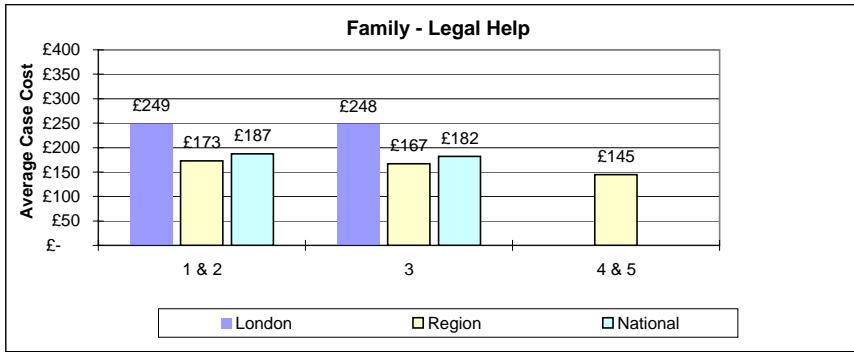

Immigration	1/2	3	4/5
London	£ 1,429	£ 1,718	£ 718
Region		£ 1,728	£ 1,082
National		£ 1,726	£ 984

Mental Health	1/2	3	4/5
London	£ 616	£ 1,008	
Region	£ 797	£ 754	£ 566
National	£ 706	£ 881	

Mental Health	1/2	3	4/5
London	£ 494	£ 4,596	
Region		£ 1,210	
National		£ 2,903	

Housing	1/2	3	4/5
London	£ 258	£ 245	
Region	£ 136	£ 178	
National	£ 203	£ 215	

Housing	1/2	3	4/5
London	£ 1,218	£ 1,602	
Region	£ 769	£ 1,649	
National	£ 1,016	£ 1,623	

Family	1 & 2	3	4 & 5
London	£ 335	£ 265	
Region	£ 204	£ 182	£ 179
National	£ 228	£ 198	

Family	1 & 2	3	4 & 5
London	£ 2,888	£ 4,406	
Region	£ 2,520	£ 2,772	£ 2,085
National	£ 2,588	£ 3,088	

Average of Sub-Categories averages

Family	1 & 2	3	4 & 5
London	£ 249	£ 248	
Region	£ 173	£ 167	£ 145
National	£ 187	£ 182	

Family	1 & 2	3	4 & 5
London	£ 3,318	£ 3,795	
Region	£ 2,096	£ 2,230	£ 2,259
National	£ 2,608	£ 2,857	

Private Children	1 & 2	3	4 & 5
London	£ 325	£ 209	
Region	£ 148	£ 144	£ 130
National	£ 180	£ 156	

Private Children	1 & 2	3	4 & 5
London	£ 2,863	£ 3,427	
Region	£ 1,886	£ 2,128	£ 1,722
National	£ 2,066	£ 2,367	