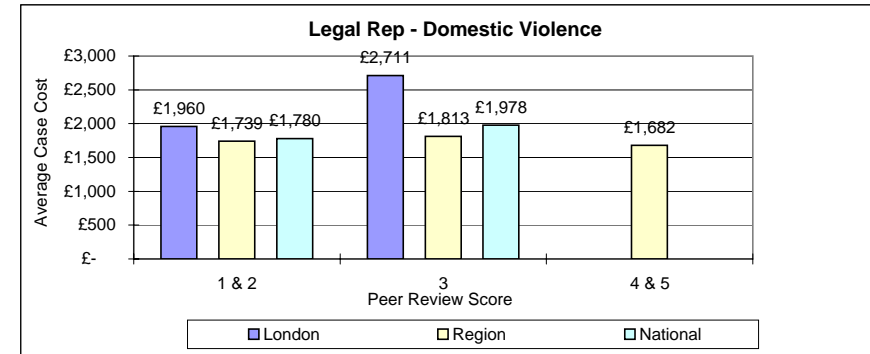

Family	1 & 2	3	4 & 5
London	£ 3,318	£ 3,795	
Region	£ 2,096	£ 2,230	£ 2,259
National	£ 2,608	£ 2,857	

Private Children	1 & 2	3	4 & 5
London	£ 325	£ 209	
Region	£ 148	£ 144	£ 130
National	£ 180	£ 156	

Private Children	1 & 2	3	4 & 5
London	£ 2,863	£ 3,427	
Region	£ 1,886	£ 2,128	£ 1,722
National	£ 2,066	£ 2,367	

Public Children	1 & 2	3	4 & 5
London	£ 197	£ 241	
Region	£ 187	£ 199	£ 116
National	£ 189	£ 206	

Public Children	1 & 2	3	4 & 5
London	£ 4,373	£ 6,015	
Region	£ 4,073	£ 4,747	£ 5,865
National	£ 4,128	£ 4,980	

Divorce	1 & 2	3	4 & 5
London	£ 380	£ 333	
Region	£ 275	£ 238	£ 252
National	£ 294	£ 256	

Financial Provision	1 & 2	3	4 & 5
London	£ 4,076	£ 3,027	
Region	£ 2,091	£ 1,923	£ 1,766
National	£ 2,457	£ 2,126	

Domestic Violence	1 & 2	3	4 & 5
London	£ 218	£ 287	
Region	£ 120	£ 129	£ 114
National	£ 138	£ 158	

Domestic Violence	1 & 2	3	4 & 5
London	£ 1,960	£ 2,711	
Region	£ 1,739	£ 1,813	£ 1,682
National	£ 1,780	£ 1,978	