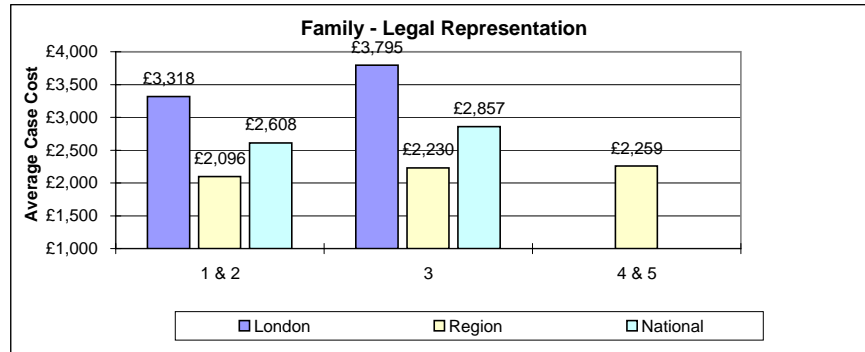

Immigration	1/2	3	4/5
London	£ 1,429	£ 1,718	£ 718
Region		£ 1,728	£ 1,082
National		£ 1,726	£ 984

Mental Health	1/2	3	4/5
London	£ 616	£ 1,008	
Region	£ 797	£ 754	£ 566
National	£ 706	£ 881	

Mental Health	1/2	3	4/5
London	£ 494	£ 4,596	
Region		£ 1,210	
National		£ 2,903	

Housing	1/2	3	4/5
London	£ 258	£ 245	
Region	£ 136	£ 178	
National	£ 203	£ 215	

Housing	1/2	3	4/5
London	£ 1,218	£ 1,602	
Region	£ 769	£ 1,649	
National	£ 1,016	£ 1,623	

Family	1 & 2	3	4 & 5
London	£ 335	£ 265	
Region	£ 204	£ 182	£ 179
National	£ 228	£ 198	

Family	1 & 2	3	4 & 5
London	£ 2,888	£ 4,406	
Region	£ 2,520	£ 2,772	£ 2,085
National	£ 2,588	£ 3,088	

Average of Sub-Categories averages

Family	1 & 2	3	4 & 5
London	£ 249	£ 248	
Region	£ 173	£ 167	£ 145
National	£ 187	£ 182	

Family	1 & 2	3	4 & 5
London	£ 3,318	£ 3,795	
Region	£ 2,096	£ 2,230	£ 2,259
National	£ 2,608	£ 2,857	

Private Children	1 & 2	3	4 & 5
London	£ 325	£ 209	
Region	£ 148	£ 144	£ 130
National	£ 180	£ 156	

Private Children	1 & 2	3	4 & 5
London	£ 2,863	£ 3,427	
Region	£ 1,886	£ 2,128	£ 1,722
National	£ 2,066	£ 2,367	