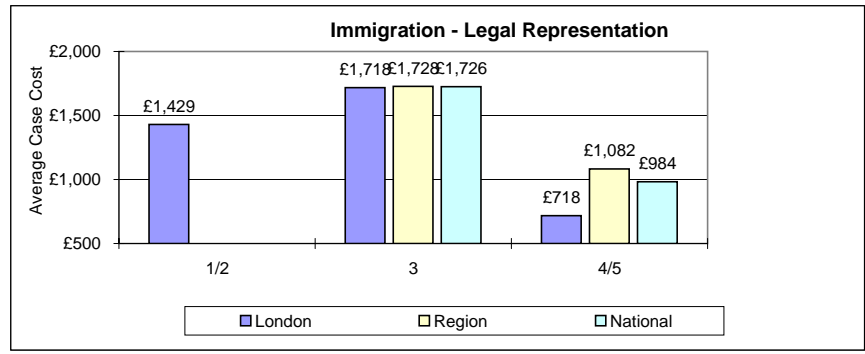

Crime	1 & 2	3	4 & 5
London	£ 421	£ 453	
Region	£ 311	£ 314	£ 331
National	£ 343	£ 353	

Crime	1 & 2	3	4 & 5
London	£ 3,225	£ 3,836	
Region	£ 1,873	£ 1,933	£ 996
National	£ 2,257	£ 2,473	

Immigration	1/2	3	4/5
London	£ 661	£ 709	£ 561
Region		£ 483	£ 518
National		£ 537	£ 410

Immigration	1/2	3	4/5
London	£ 1,429	£ 1,718	£ 718
Region		£ 1,728	£ 1,082
National		£ 1,726	£ 984

Mental Health	1/2	3	4/5
London	£ 616	£ 1,008	
Region	£ 797	£ 754	£ 566
National	£ 706	£ 881	

Mental Health	1/2	3	4/5
London	£ 494	£ 4,596	
Region		£ 1,210	
National		£ 2,903	

Family	1 & 2	3	4 & 5
London	£ 2,888	£ 4,406	
Region	£ 2,520	£ 2,772	£ 2,085
National	£ 2,588	£ 3,088	

Average of Sub-Categories averages

Family	1 & 2	3	4 & 5
London	£ 249	£ 248	
Region	£ 173	£ 167	£ 145
National	£ 187	£ 182	

Domestic Violence	1 & 2	3	4 & 5
London	£ 218	£ 287	
Region	£ 120	£ 129	£ 114
National	£ 138	£ 158	

Domestic Violence	1 & 2	3	4 & 5
London	£ 1,960	£ 2,711	
Region	£ 1,739	£ 1,813	£ 1,682
National	£ 1,780	£ 1,978	