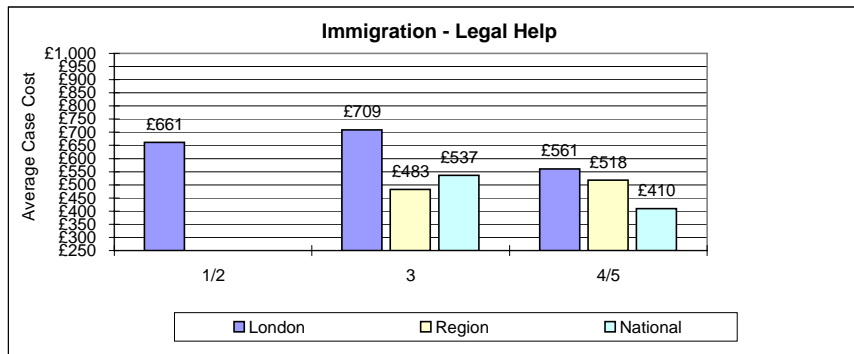

Crime	1 & 2	3	4 & 5
London	£ 421	£ 453	
Region	£ 311	£ 314	£ 331
National	£ 343	£ 353	

Crime	1 & 2	3	4 & 5
London	£ 3,225	£ 3,836	
Region	£ 1,873	£ 1,933	£ 996
National	£ 2,257	£ 2,473	

Immigration	1/2	3	4/5
London	£ 661	£ 709	£ 561
Region		£ 483	£ 518
National		£ 537	£ 410

Immigration	1/2	3	4/5
London	£ 1,429	£ 1,718	£ 718
Region		£ 1,728	£ 1,082
National		£ 1,726	£ 984

Mental Health	1/2	3	4/5
London	£ 616	£ 1,008	
Region	£ 797	£ 754	£ 566
National	£ 706	£ 881	

Mental Health	1/2	3	4/5
London	£ 494	£ 4,596	
Region		£ 1,210	
National		£ 2,903	

Housing	1/2	3	4/5
London	£ 258	£ 245	
Region	£ 136	£ 178	
National	£ 203	£ 215	

Housing	1/2	3	4/5
London	£ 1,218	£ 1,602	
Region	£ 769	£ 1,649	
National	£ 1,016	£ 1,623	

Family	1 & 2	3	4 & 5
London	£ 335	£ 265	
Region	£ 204	£ 182	£ 179
National	£ 228	£ 198	

Family	1 & 2	3	4 & 5
London	£ 2,888	£ 4,406	
Region	£ 2,520	£ 2,772	£ 2,085
National	£ 2,588	£ 3,088	

Average of Sub-Categories averages

Family	1 & 2	3	4 & 5
London	£ 249	£ 248	
Region	£ 173	£ 167	£ 145
National	£ 187	£ 182	