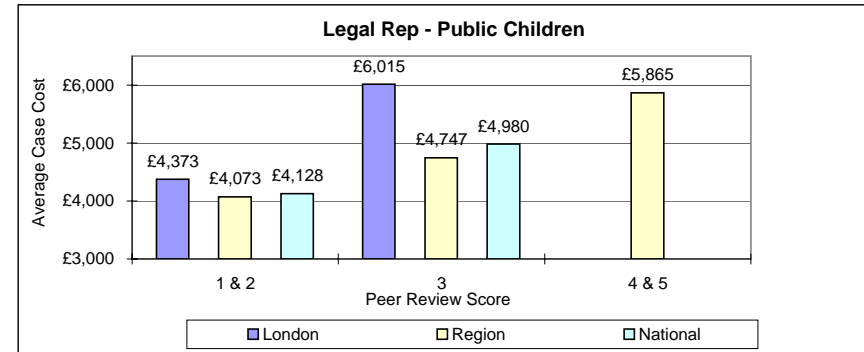

Family	1 & 2	3	4 & 5
London	£ 2,888	£ 4,406	
Region	£ 2,520	£ 2,772	£ 2,085
National	£ 2,588	£ 3,088	

Average of Sub-Categories averages

Family	1 & 2	3	4 & 5
London	£ 249	£ 248	
Region	£ 173	£ 167	£ 145
National	£ 187	£ 182	

Family	1 & 2	3	4 & 5
London	£ 3,318	£ 3,795	
Region	£ 2,096	£ 2,230	£ 2,259
National	£ 2,608	£ 2,857	

Private Children	1 & 2	3	4 & 5
London	£ 325	£ 209	
Region	£ 148	£ 144	£ 130
National	£ 180	£ 156	

Private Children	1 & 2	3	4 & 5
London	£ 2,863	£ 3,427	
Region	£ 1,886	£ 2,128	£ 1,722
National	£ 2,066	£ 2,367	

Public Children	1 & 2	3	4 & 5
London	£ 197	£ 241	
Region	£ 187	£ 199	£ 116
National	£ 189	£ 206	

Public Children	1 & 2	3	4 & 5
London	£ 4,373	£ 6,015	
Region	£ 4,073	£ 4,747	£ 5,865
National	£ 4,128	£ 4,980	

Domestic Violence	1 & 2	3	4 & 5
London	£ 218	£ 287	
Region	£ 120	£ 129	£ 114
National	£ 138	£ 158	

Domestic Violence	1 & 2	3	4 & 5
London	£ 1,960	£ 2,711	
Region	£ 1,739	£ 1,813	£ 1,682
National	£ 1,780	£ 1,978	