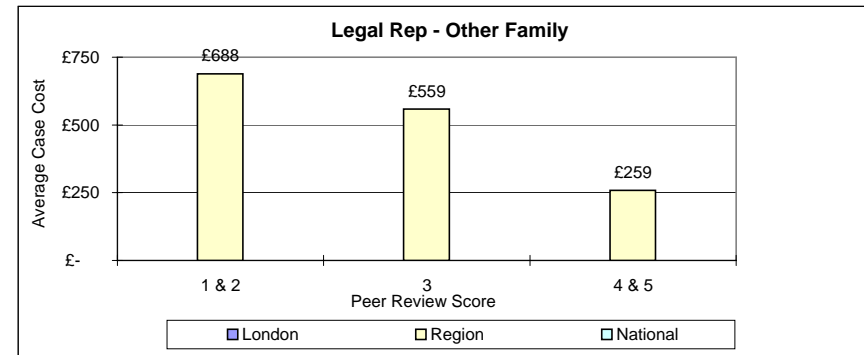

Other Family	1 & 2	3	4 & 5
London			
Region	£ 688	£ 559	£ 259
National